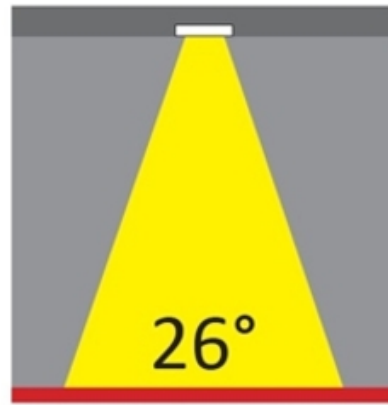

DIXIT RA8 RECESSED

A56069-

PROJECT	
TYPE	
SPECIFIER	
QUANTITY	
DATE	

	DP	DV		
Dimming	Phase	0-10V		
Color Temperature	27K	30K	35K	40K
	2700K	3000K	3500K	4000K

Order Example **K°**
L5XXXXXX-DV-30K
0-10V
3000K

A