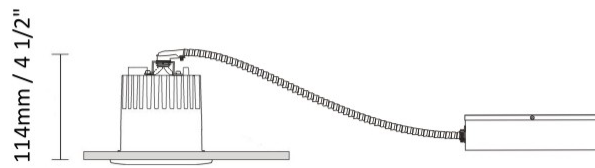

Ø 70mm (2 3/4")