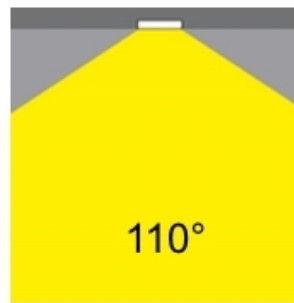

DIXIT RA16 RECESSED

A56102-

PROJECT	
TYPE	
SPECIFIER	
QUANTITY	
DATE	

RA 16 LED 18W 2400 lm				R:100%				I.Max:350 Cd/Klm			
H[m]	D[m]	Max lux	Med lux	Alpha=112°	H[m]	D[m]	Max lux	Med lux	Beta=113°		
1.00	2.99	604	145		1.00	3.07	604	145			
2.00	5.98	151	36		2.00	6.13	151	36			
3.00	8.96	67	16		3.00	9.20	67	16			
4.00	11.95	38	9		4.00	12.26	38	9			
5.00	14.94	24	6		5.00	15.33	24	6			

Dimming	DP	DV		
	Phase	0-10V		
Color Temperature	27K	30K	35K	40K
	2700K	3000K	3500K	4000K

Order Example **K°**

L5XXXXXX-DV-30K

0-10V 3000K