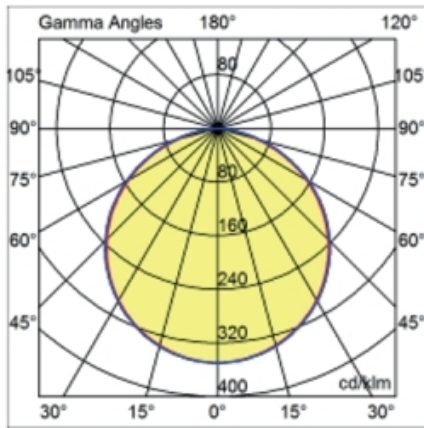

DIXIT RA16 RECESSED

A56102-

PROJECT	
TYPE	
SPECIFIER	
QUANTITY	
DATE	

RA 16 LED 18W 2400 lm				R:100%				I.Max:350 Cd/Klm			
H[m]	D[m]	Max lux	Med lux	Alpha=112°	H[m]	D[m]	Max lux	Med lux	Beta=113°		
1.00	2.99	604	145		1.00	3.07	604	145			
2.00	5.98	151	36		2.00	6.13	151	36			
3.00	8.96	67	16		3.00	9.20	67	16			
4.00	11.95	38	9		4.00	12.26	38	9			
5.00	14.94	24	6		5.00	15.33	24	6			

Dimming	DP	DV		
	Phase	0-10V		
Color Temperature	27K	30K	35K	40K
	2700K	3000K	3500K	4000K

Order Example **K°**

L5XXXXXX-DV-30K

0-10V 3000K